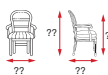

MORQ CHAIR

MRQ 01

MAREX ARMCHAIR

MRX 01

NALTO ARMCHAIR

NLT 01

MRQ 01

MRX 01

NLT 01