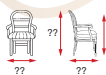

MORQ CHAIR

MRQ 01

MAREX ARMCHAIR

MRX 01

NALTO ARMCHAIR

NLT 01

MRQ 01

MRX 01

NLT 01