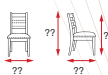

MORQ CHAIR

MRQ 01

MAREX ARMCHAIR

MRX 01

NALTO ARMCHAIR

NLT 01

MRQ 01

MRX 01

NLT 01